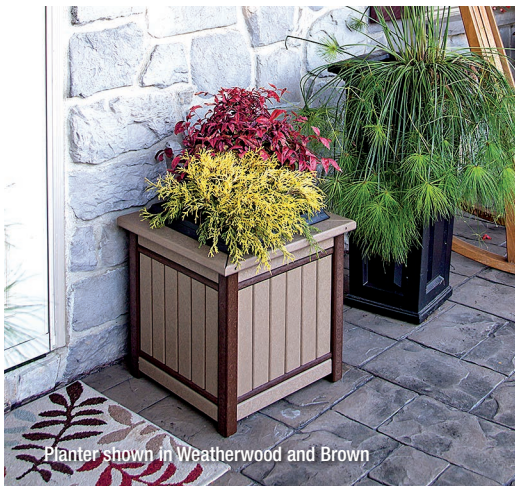

Planter shown in Weatherwood and Brown

Planters & Trash Receptacles

Durable and attractive, our planters and trash receptacles do their jobs with style! They can be used in either residential or commercial settings!