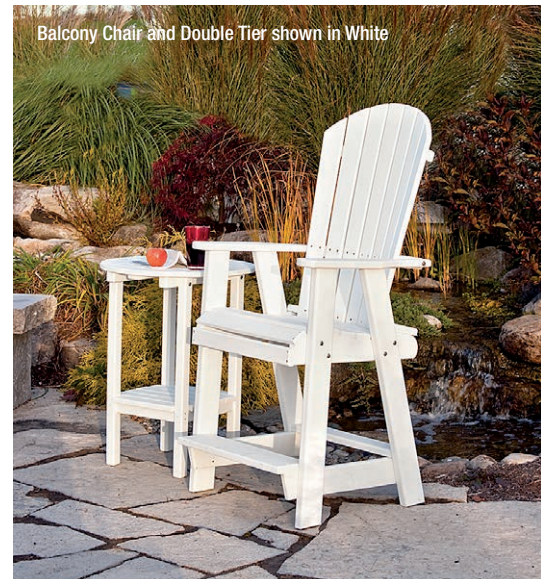

#742B 42" Table  
42" diameter x 39" High

#843B Square Table  
43" x 43" x 39" high

Balcony Settee shown in Rustic Nutmeg and Black

Balcony Settee shown in Weatherwood and Black

Balcony Chair and Double Tier shown in White