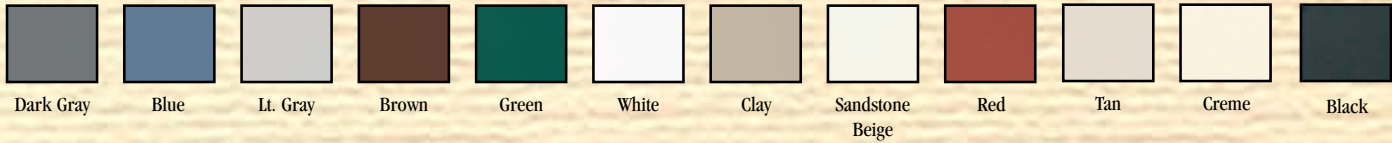

Vinyl Siding Colors

Vinyl Trim Colors

Paint Samples

Architectural & 3 Tab Asphalt Shingle Colors

Playhouse Construction Features

Colored Steel Doors

To match vinyl siding
 Clay
 Sand
 Sandalwood
 Creme
 Almond
 White

Vinyl Shutter Colors

Red
 Clay
 Blue
 White
 Black
 Green
 Brown
 Creme
 Almond
 Dark Gray