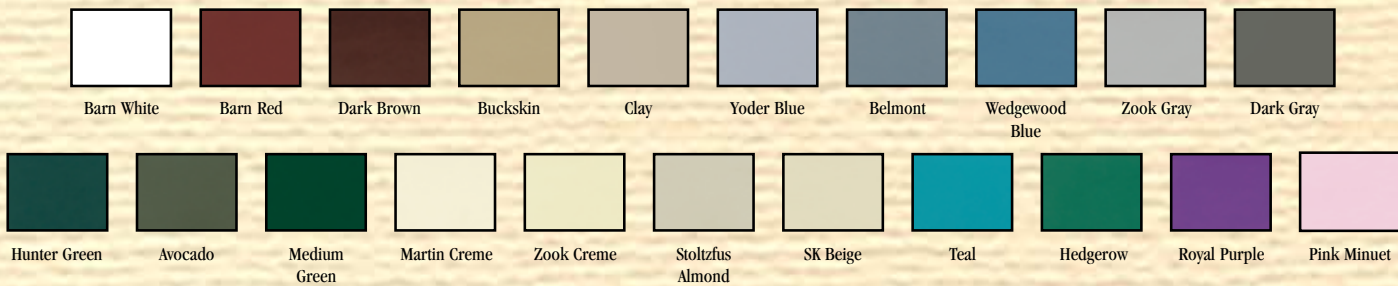

Vinyl Siding Colors

Vinyl Trim Colors

Paint Samples

Architectural & 3 Tab Asphalt Shingle Colors

Playhouse Construction Features

Colored Steel Doors

To match vinyl siding
 Clay
 Sand
 Sandalwood
 Creme
 Almond
 White

Vinyl Shutter Colors

Red
 Clay
 Blue
 White
 Black
 Green
 Brown
 Creme
 Almond
 Dark Gray