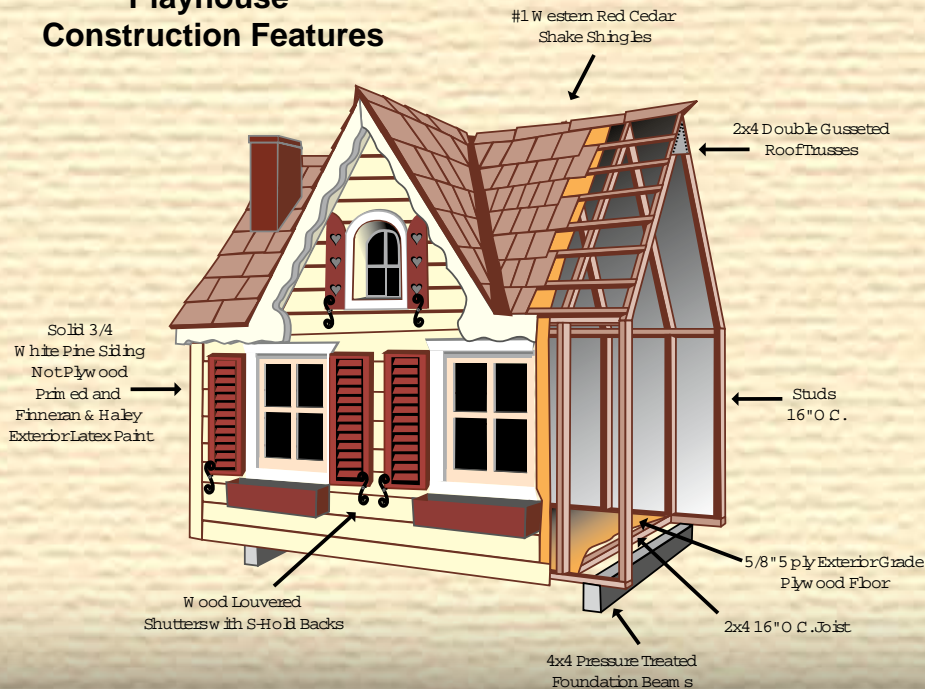

Vinyl Siding Colors

Vinyl Trim Colors

Paint Samples

Architectural & 3 Tab Asphalt Shingle Colors

Playhouse Construction Features

Colored Steel Doors

To match vinyl siding
 Clay
 Sand
 Sandalwood
 Creme
 Almond
 White

Vinyl Shutter Colors

Red
 Clay
 Blue
 White
 Black
 Green
 Brown
 Creme
 Almond
 Dark Gray